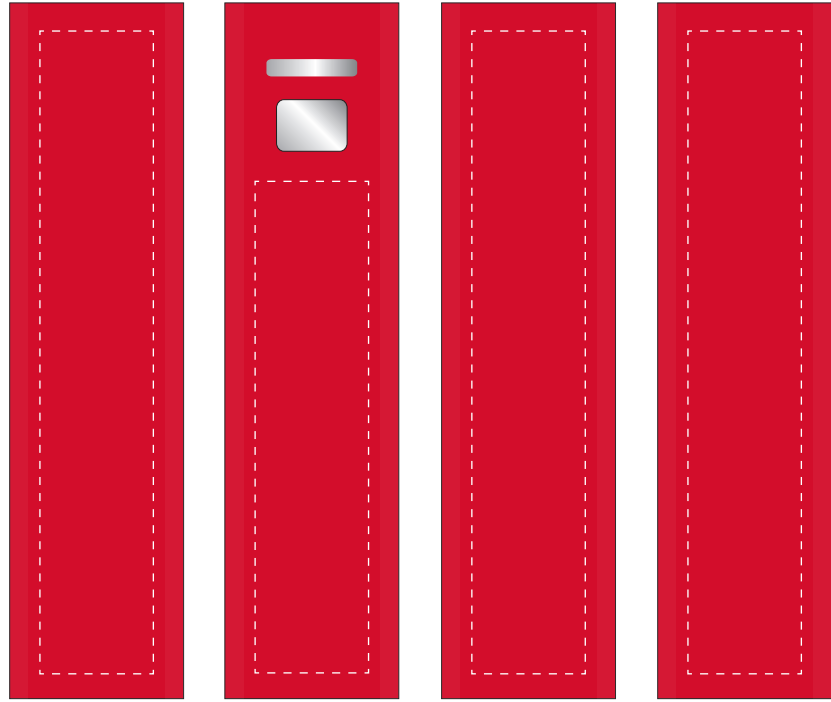

Your Ref:	Quantity:	Product Code: ZC2130
Our Ref:	Version: 1	Product Colour: RED

**PRINTING CONCERNS:**

**PRODUCT INFO:**

We stock this item in the following colours

**PANTONE REFERENCE(S)**

- Colour 1
- Colour 2
- Colour 3
- Colour 4

ARTWORK SCALE 100%

Product Image for visualisation  
- colours may vary

LEFT SIDE

FRONT

RIGHT SIDE

BACK

ARTWORK SCALE 100%  
Max print area: 65mm x 15mm

ARTWORK SCALE 100%  
Max print area: 85mm x 15mm

**The dashed line is to demonstrate print area and will not appear on your printed item**

**PLEASE NOTE:**

- All colours including print and product are for visual purposes only and should not be regarded as the actual colour of the product and print.
- Some products may vary from batch to batch and may differ from previous orders.
- The colour and texture of a product can also have an effect on the final print colour.
- By approving this order we accept that you understand these terms.