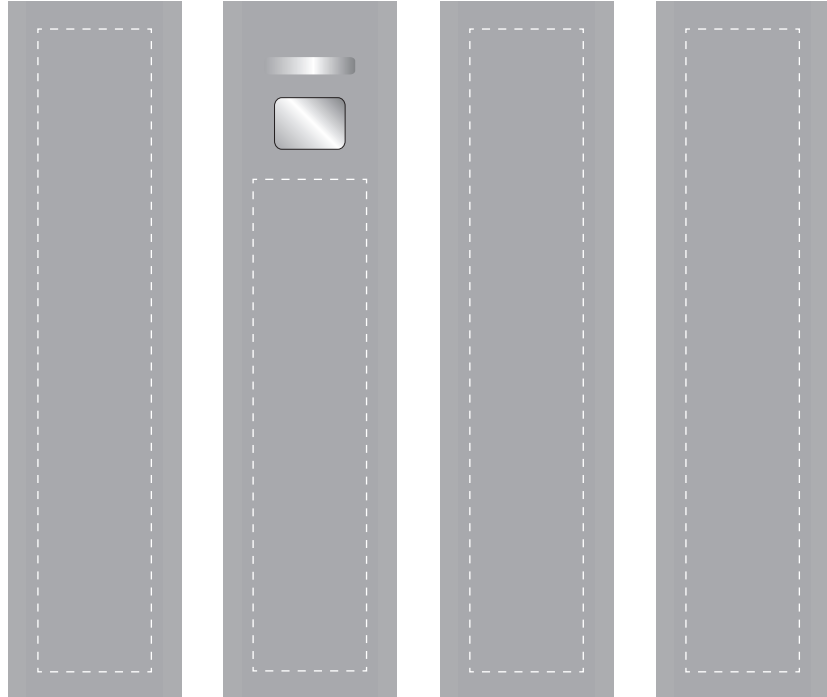

Your Ref:	Quantity:	Product Code: ZC2130
Our Ref:	Version: 1	Product Colour: SILVER

PRINTING CONCERNS:

PRODUCT INFO:

We stock this item in the following colours

PANTONE REFERENCE(S)

- Colour 1
- Colour 2
- Colour 3
- Colour 4

ARTWORK SCALE 100%

Product Image for visualisation
- colours may vary

LEFT SIDE

FRONT

RIGHT SIDE

BACK

ARTWORK SCALE 100%
Max print area: 65mm x 15mm

ARTWORK SCALE 100%
Max print area: 85mm x 15mm

The dashed line is to demonstrate print area and will not appear on your printed item

PLEASE NOTE:

- All colours including print and product are for visual purposes only and should not be regarded as the actual colour of the product and print.
- Some products may vary from batch to batch and may differ from previous orders.
- The colour and texture of a product can also have an effect on the final print colour.
- By approving this order we accept that you understand these terms.