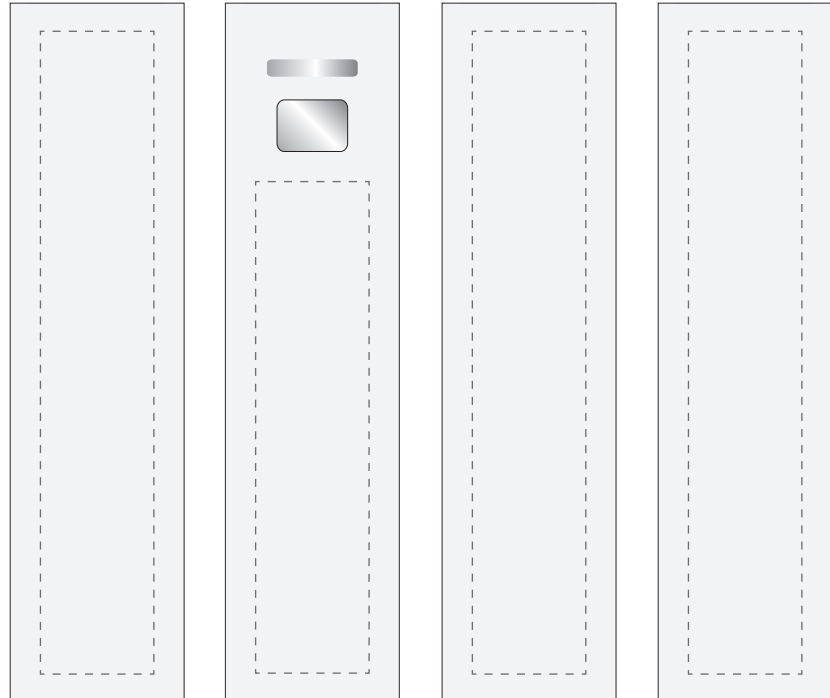

Your Ref:	Quantity:	Product Code: ZC2130
Our Ref:	Version: 1	Product Colour: WHITE

**PRINTING CONCERNS:**

**PRODUCT INFO:**

We stock this item in the following colours

**PANTONE REFERENCE(S)**

- Colour 1
- Colour 2
- Colour 3
- Colour 4

ARTWORK SCALE 100%

Product Image for visualisation  
- colours may vary

LEFT SIDE

FRONT

RIGHT SIDE

BACK

ARTWORK SCALE 100%  
Max print area: 65mm x 15mm

ARTWORK SCALE 100%  
Max print area: 85mm x 15mm

**The dashed line is to demonstrate print area and will not appear on your printed item**

**PLEASE NOTE:**

- All colours including print and product are for visual purposes only and should not be regarded as the actual colour of the product and print.
- Some products may vary from batch to batch and may differ from previous orders.
- The colour and texture of a product can also have an effect on the final print colour.
- By approving this order we accept that you understand these terms.