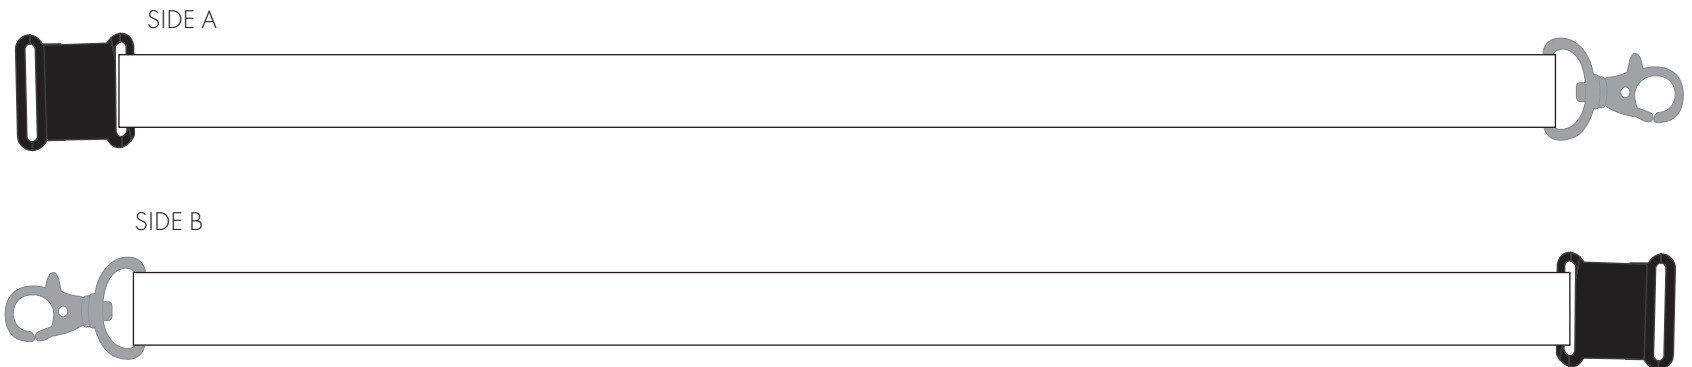

Your Ref:
Our Ref:

Quantity:
Version: 1

Product Code: ZL0028
Product Colour:

PRINTING CONCERNS:**PRODUCT INFO:**

This item is printed using CMYK Dye Sublimation which does not allow for Pantone Matching within the print

PANTONE REFERENCE(S)

 Full Colour

PLEASE NOTE:
WE CANNOT GUARANTEE THE
REVERSE ARTWORK POSITION

ARTWORK SCALE 22% Whole Length
Product Size: 900mm x 20mm

ARTWORK SCALE 40%
Product Size: 900mm x 20mm

Product Image for visualisation
- colours may vary

The dashed line is to demonstrate print area and will not appear on your printed item

PLEASE NOTE:

- All colours including print and product are for visual purposes only and should not be regarded as the actual colour of the product and print.
- Some products may vary from batch to batch and may differ from previous orders.
- The colour and texture of a product can also have an effect on the final print colour.
- By approving this order we accept that you understand these terms.