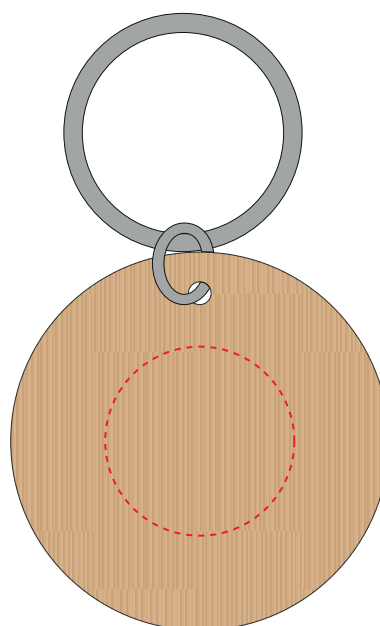

## PRODUCT NOTES:

We stock this item in the following colours

The dashed line is to demonstrate print area and will not appear on your printed item

## PANTONE REFERENCE(S)

● Colour 1

ARTWORK SCALE 100%

## PRINTING CONCERNS:

## ACTUAL ARTWORK SIZE:

ARTWORK SCALE 100%  
Standard Print Area:  
25mm