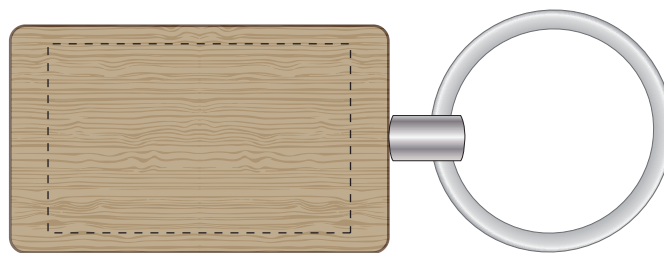

Your Ref:	Quantity:	Product Code: ZM0015
Our Ref:	Version: 1	Product Colour: NATURAL

PRINTING CONCERNS:**PRODUCT INFO: DUE TO THE NATURE OF THE PRODUCT THE PRINT POSITION MAY VARY BY 2 - 3 MM**

We stock this item in the following colours

PANTONE REFERENCE(S)

- Colour 1
- Colour 1
- Colour 1
- Colour 1

ARTWORK SCALE 100%

ARTWORK SCALE 100%

Max print area: 40mm x 25mm

Product Image for visualisation
- colours may vary**The dashed line is to demonstrate print area and will not appear on your printed item****PLEASE NOTE:**