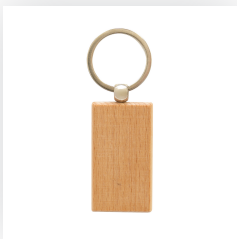

Your Ref:	Quantity:	Product Code: ZM0015
Our Ref:	Version: 1	Product Colour: NATURAL

PRINTING CONCERNS:**PRODUCT INFO: DUE TO THE NATURE OF THE PRODUCT THE PRINT POSITION MAY VARY BY 2 - 3 MM**

We stock this item in the following colours

PANTONE REFERENCE(S)

- Colour 1
- Colour 1
- Colour 1
- Colour 1

ARTWORK SCALE 100%

ARTWORK SCALE 100%

Max print area: 40mm x 25mm

Product Image for visualisation
- colours may vary**The dashed line is to demonstrate print area and will not appear on your printed item****PLEASE NOTE:**