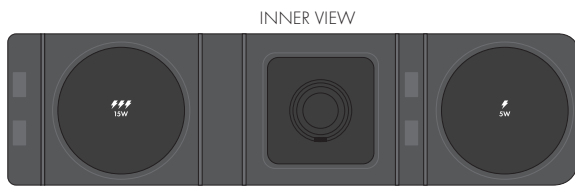

Your Ref:	Quantity:	Product Code: ZP0110
Our Ref:	Version: 1	Product Colour: BLACK

PRINTING CONCERNS:**PRODUCT INFO:**

Please note that this product has Sustainability Markings that are not visible from this perspective

We stock this item in the following colours

PANTONE REFERENCE(S)

● Colour 1

ARTWORK SCALE 50%

FOLDED

Product Image for visualisation
- colours may vary

The dashed line is to demonstrate print area and will not appear on your printed item