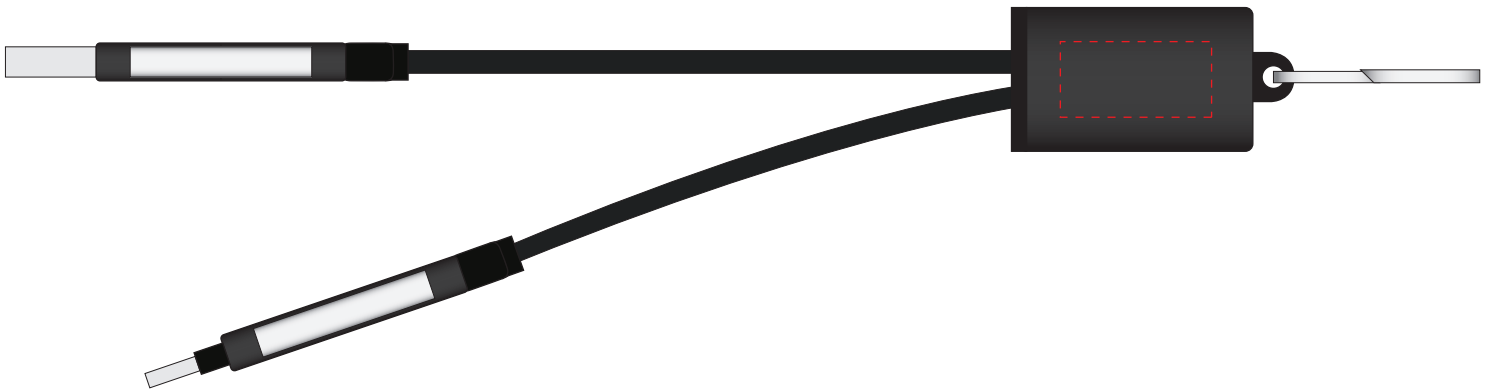

Your Ref:	Quantity:	Product Code: ZP1060
Our Ref:	Version: 1	Product Colour: BLACK

PRINTING CONCERNS:

Please note that this product has Sustainability Markings that are not visible from this perspective

We stock this item in the following colours

**PANTONE REFERENCE(S)**

● Colour 1

ARTWORK SCALE 100%

ARTWORK SCALE 100%

Max print Area: 20mm x 10mm

Product Image for visualisation
- colours may vary

The dashed line is to demonstrate print area and will not appear on your printed item