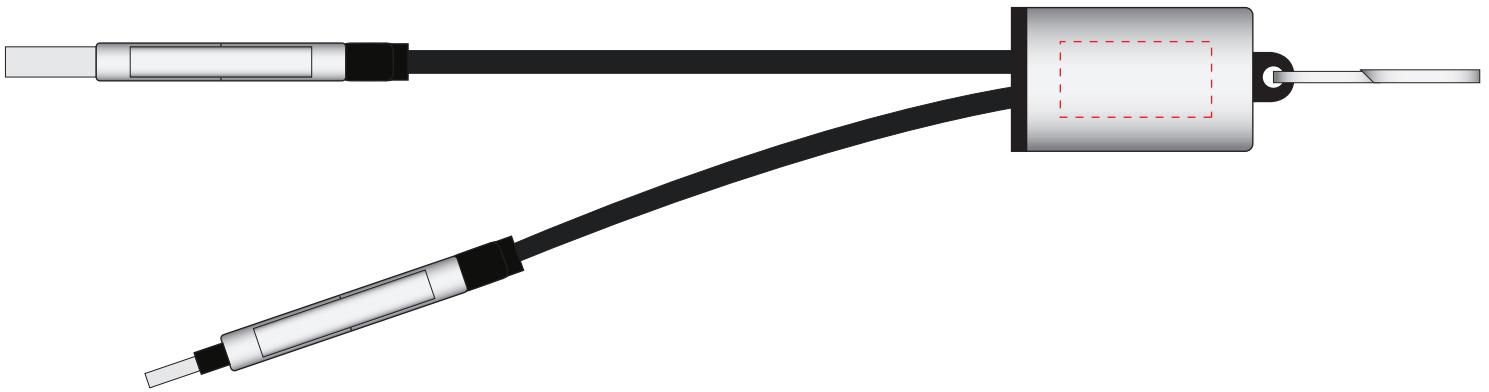

Your Ref:	Quantity:	Product Code: ZP1060
Our Ref:	Version: 1	Product Colour: SILVER

PRINTING CONCERNS:

Please note that this product has Sustainability Markings that are not visible from this perspective

We stock this item in the following colours

**PANTONE REFERENCE(S)**

● Colour 1

ARTWORK SCALE 100%

ARTWORK SCALE 100%

Max print Area: 20mm x 10mm

Product Image for visualisation
- colours may vary

The dashed line is to demonstrate print area and will not appear on your printed item