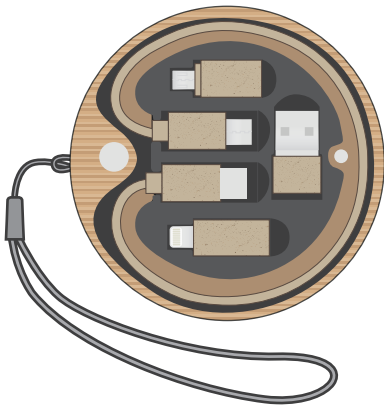

Your Ref:	Quantity:	Product Code: ZP1084
Our Ref:	Version: 1	Product Colour: NATURAL

PRINTING CONCERNS:**PRODUCT INFO:**

We stock this item in the following colours

PANTONE REFERENCE(S)

● Colour 1

ARTWORK SCALE 100%

Max print area: 60mm x 60mm

Product Image for visualisation
- colours may vary

The dashed line is to demonstrate print area and will not appear on your printed item

PLEASE NOTE:

- All colours including print and product are for visual purposes only and should not be regarded as the actual colour of the product and print.
- Some products may vary from batch to batch and may differ from previous orders.
- The colour and texture of a product can also have an effect on the final print colour.
- By approving this order we accept that you understand these terms.