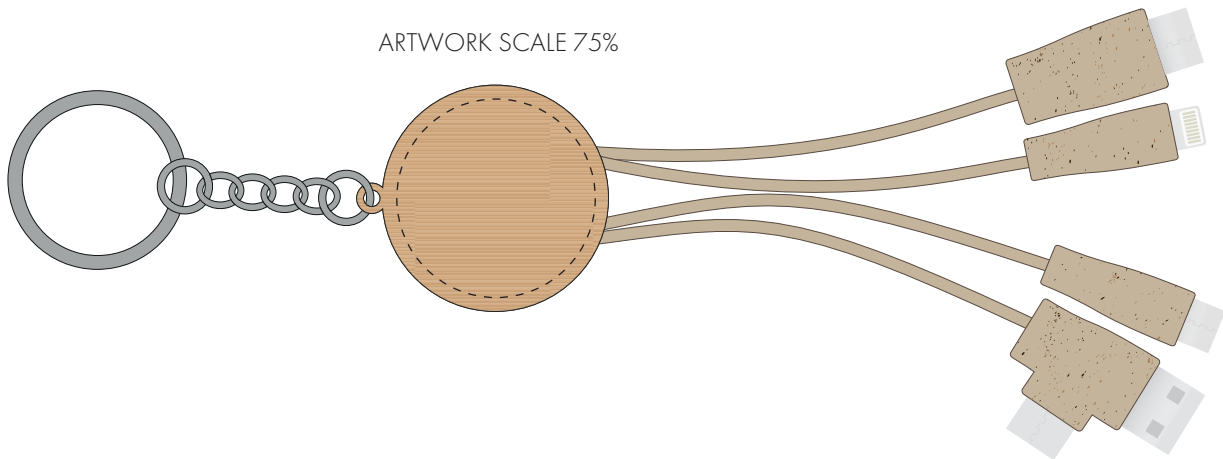

Your Ref:
Our Ref:

Quantity:
Version: 1

Product Code: ZP1101
Product Colour: NATURAL

PRINTING CONCERNS:

We stock this item in the following colours

PANTONE REFERENCE(S)

● Colour 1

ARTWORK SCALE 100%
Print Area: 35mm diameter

Product Image for visualisation
- colours may vary

The dashed line is to demonstrate print area and will not appear on your printed item

PLEASE NOTE:

- All colours including print and product are for visual purposes only and should not be regarded as the actual colour of the product and print.
- Some products may vary from batch to batch and may differ from previous orders.
- The colour and texture of a product can also have an effect on the final print colour.
- By approving this order we accept that you understand these terms.