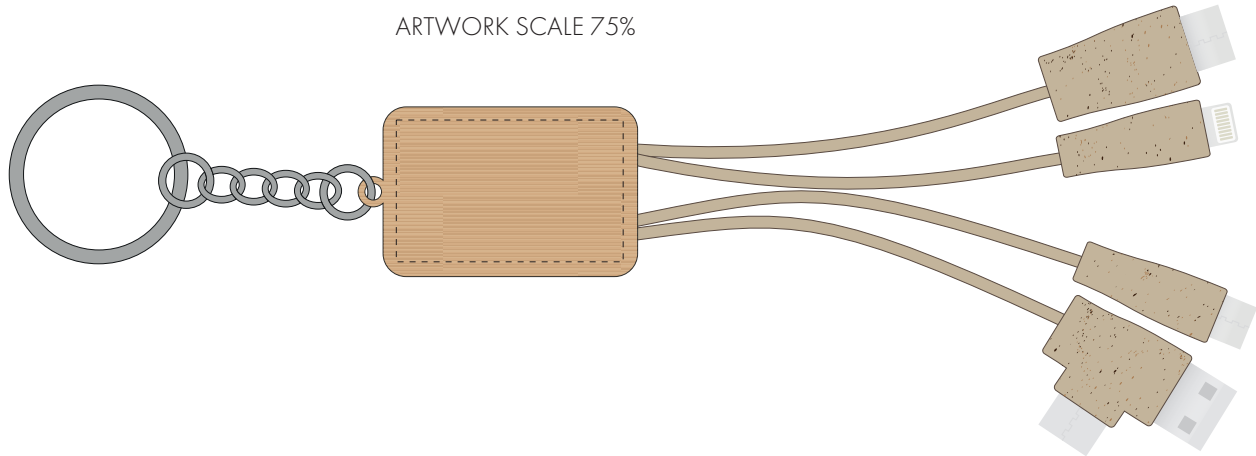

Your Ref:
Our Ref:

Quantity:
Version: 1

Product Code: ZP1102
Product Colour: NATURAL

PRINTING CONCERNS:

We stock this item in the following colours

PANTONE REFERENCE(S)

● Colour 1

ARTWORK SCALE 100%
Print Area: 40mm x 25mm

Product Image for visualisation
- colours may vary

The dashed line is to demonstrate print area and will not appear on your printed item

PLEASE NOTE:

- All colours including print and product are for visual purposes only and should not be regarded as the actual colour of the product and print.
- Some products may vary from batch to batch and may differ from previous orders.
- The colour and texture of a product can also have an effect on the final print colour.
- By approving this order we accept that you understand these terms.