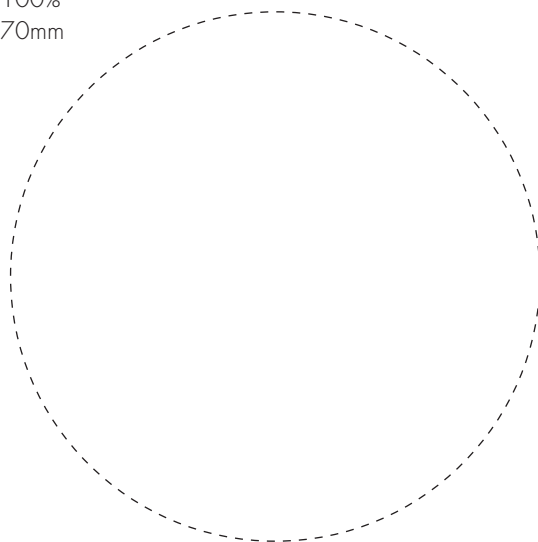

**PANTONE REFERENCE(S)**

● Colour 1

ARTWORK SCALE 100%

ARTWORK SCALE 100%

Print Area: 70mm x 70mm

Product Image for visualisation  
- colours may vary

The dashed line is to demonstrate print area and will not appear on your printed item