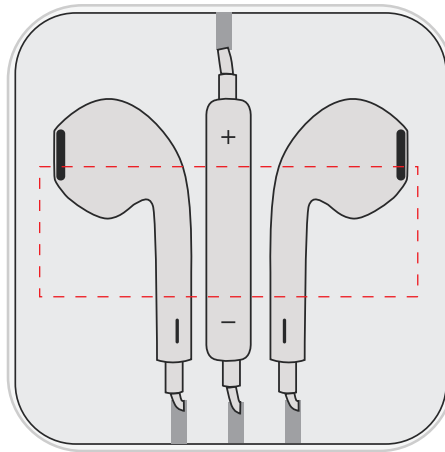

ARTWORK SCALE 100%
Max print area: 50mm x 17.2mm

The dashed line is to demonstrate print area and will not appear on your printed item

PLEASE NOTE:

- All colours including print and product are for visual purposes only and should not be regarded as the actual colour of the product and print.
- Some products may vary from batch to batch and may differ from previous orders.
- The colour and texture of a product can also have an effect on the final print colour.
- By approving this order we accept that you understand these terms.